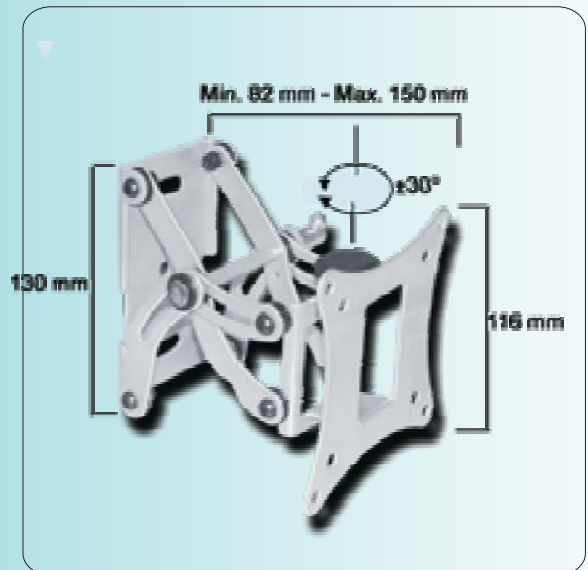

## Simple LCD Monitor Mounting Bracket

### SPECIFICATION

Model Name  
→ LCD-601S

Description  
→ LCD Monitor Mounting Arm

Compatible with  
→ VESA 75/100 mm

Max. Load  
→ 30 KG

Material  
→ Steel

Min. Dist from LCD to wall  
→ 82 mm

Max. Dist from LCD to wall  
→ 150 mm